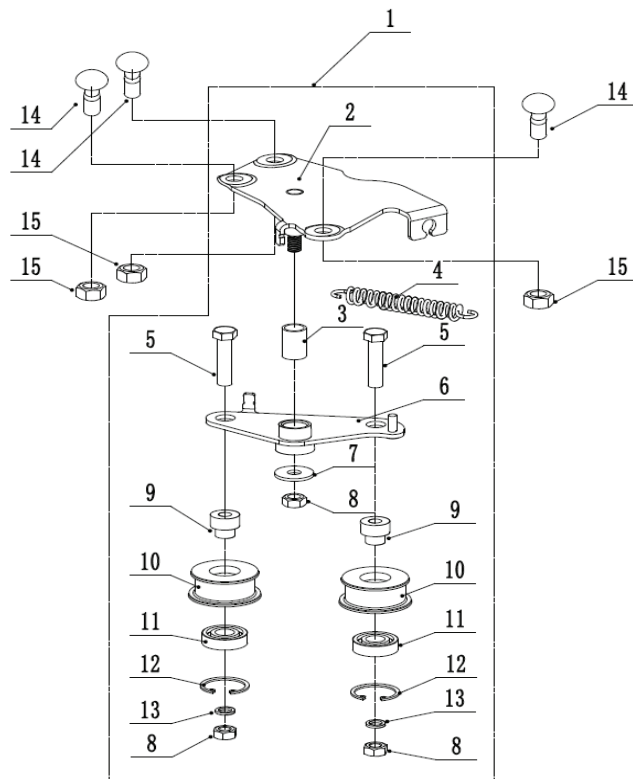

# FERRO55CLV

**FIG.8 Universal Drive Shaft**

NO	ART	NAME	QTY
1	U537-00102	Belt Tensioner Assembly	1
2	U537-00103	Tensional Arm Bracket	1
3	U506-00055	Nylon Bush	1
4	U506-00054	Tensional Spring	1
5	U537-00104	Bolt	2
6	U537-00105	Tensional Arm Weldment	1
7	U506-00058	Washer - M8	1
8	U455-00007	Lock Nut - M8	3
9	U537-00106	Tensional Pulley Spacer	2
10	U537-00107	Tensional Pulley	2
11	U537-00108	Bearing	2
12	U537-00109	Internal Circlip - M28	2
13	U536-00026	Plain Washer - M6	2
14	U537-00110	Bolt - M10x25	3
15	U537-00111	Lock Nut - M10	3